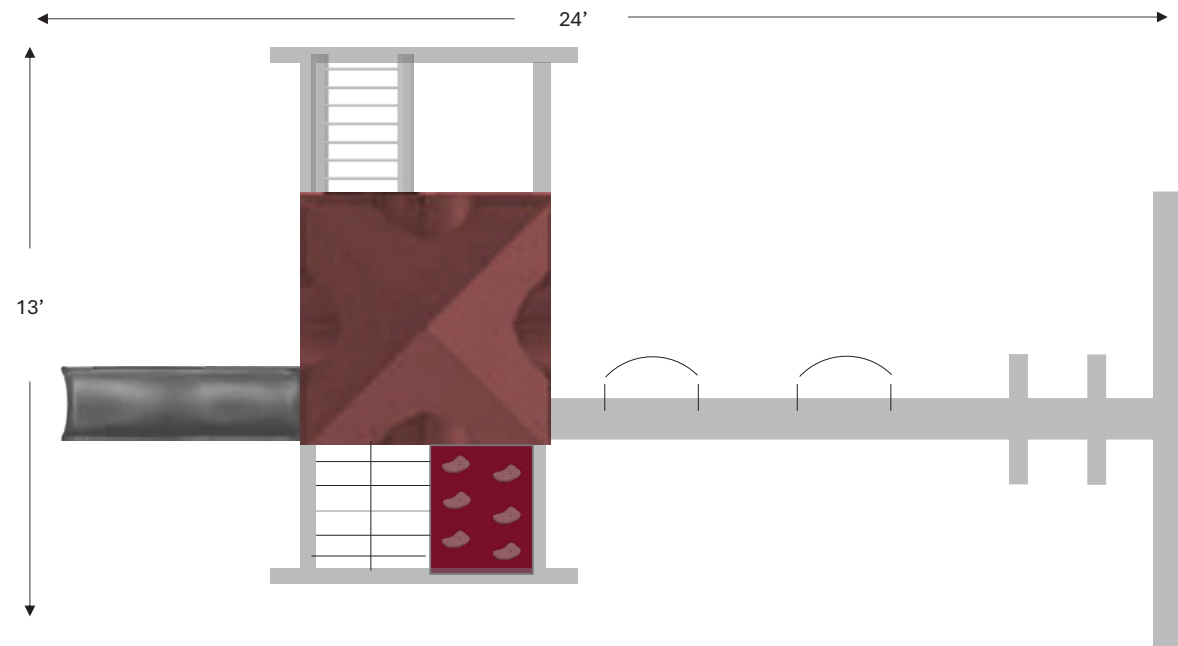

Durable Quality with Lifetime Beauty