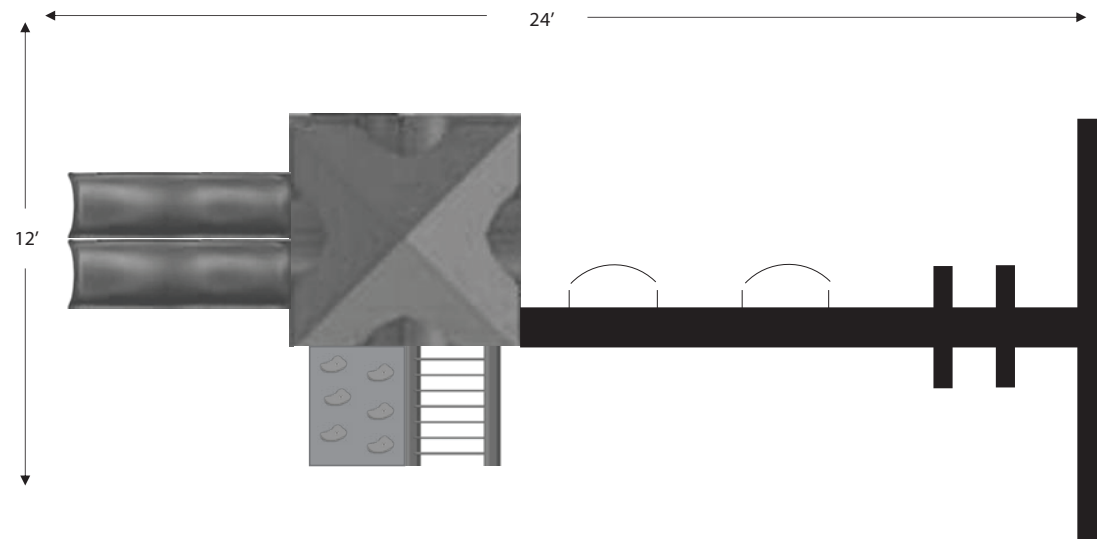

Durable Quality with Lifetime Beauty