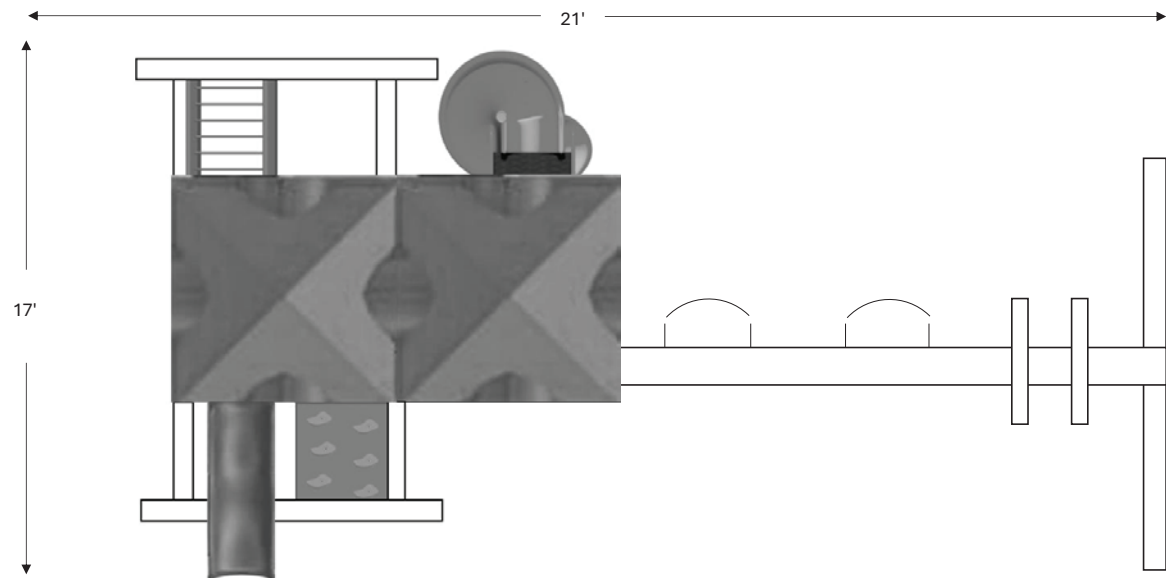

Durable Quality with Lifetime Beauty