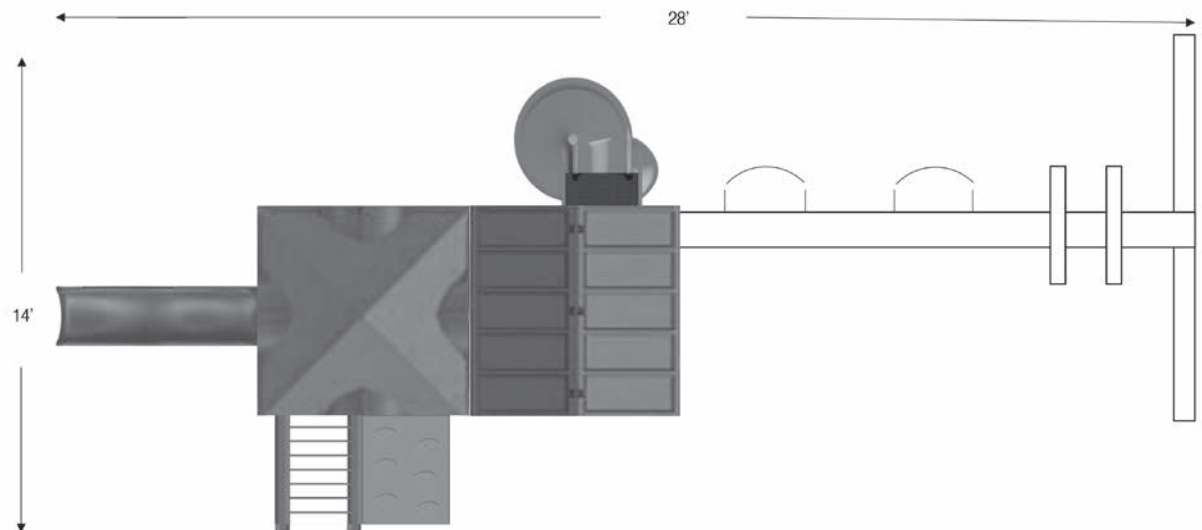

Durable Quality with Lifetime Beauty