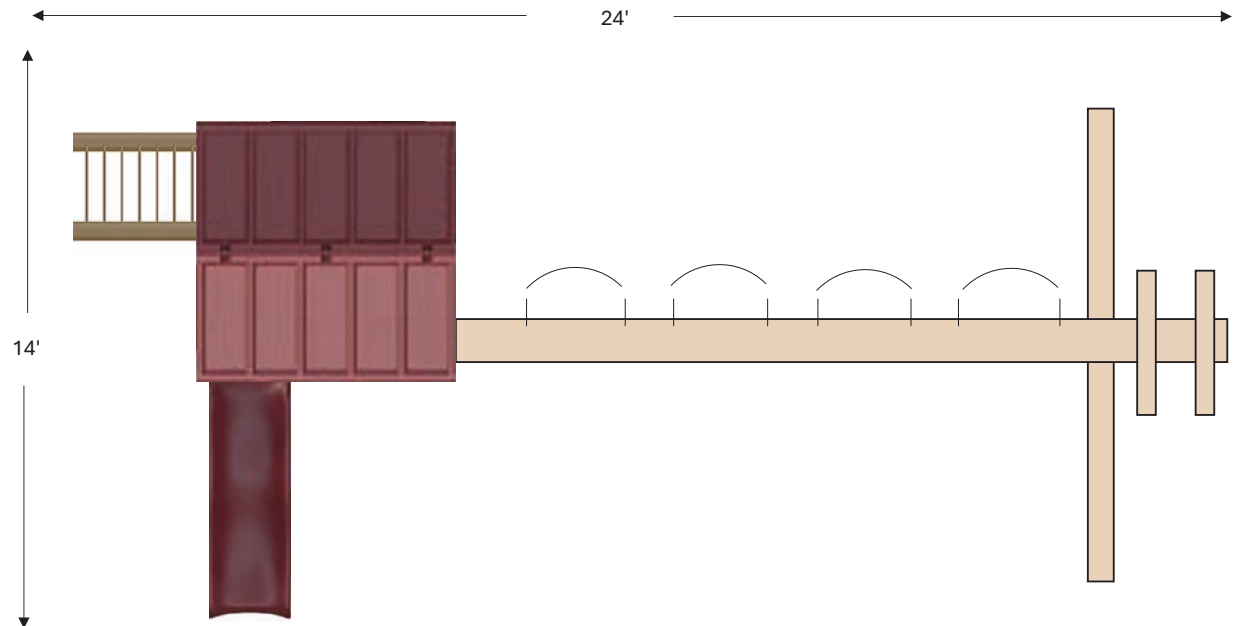

Lasting Memories Through a Child's Eye!

Durable Quality with Lifetime Beauty