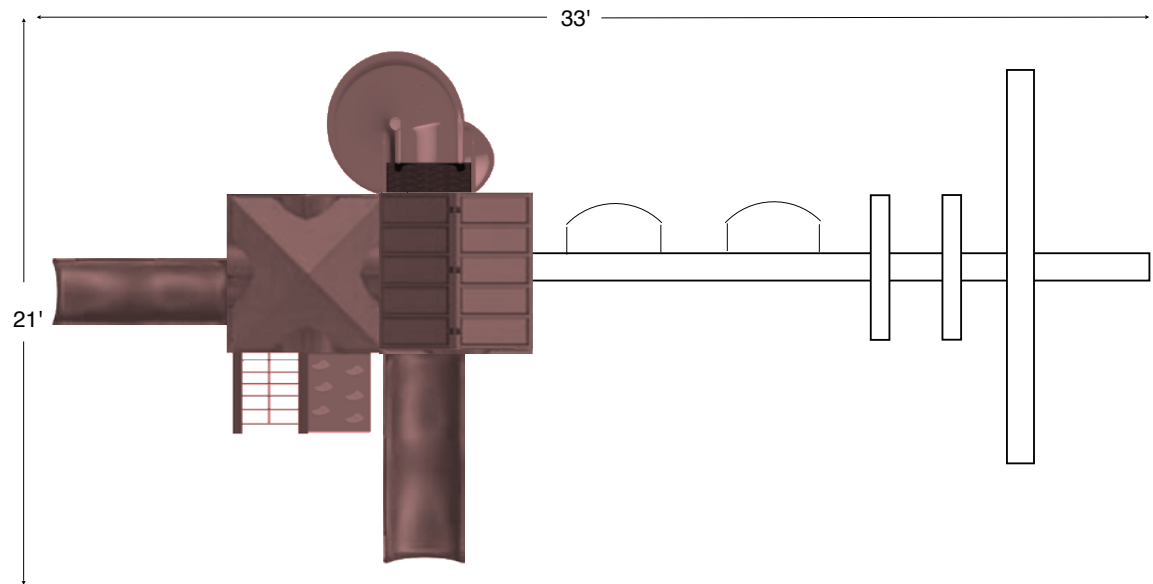

Durable Quality with Lifetime Beauty