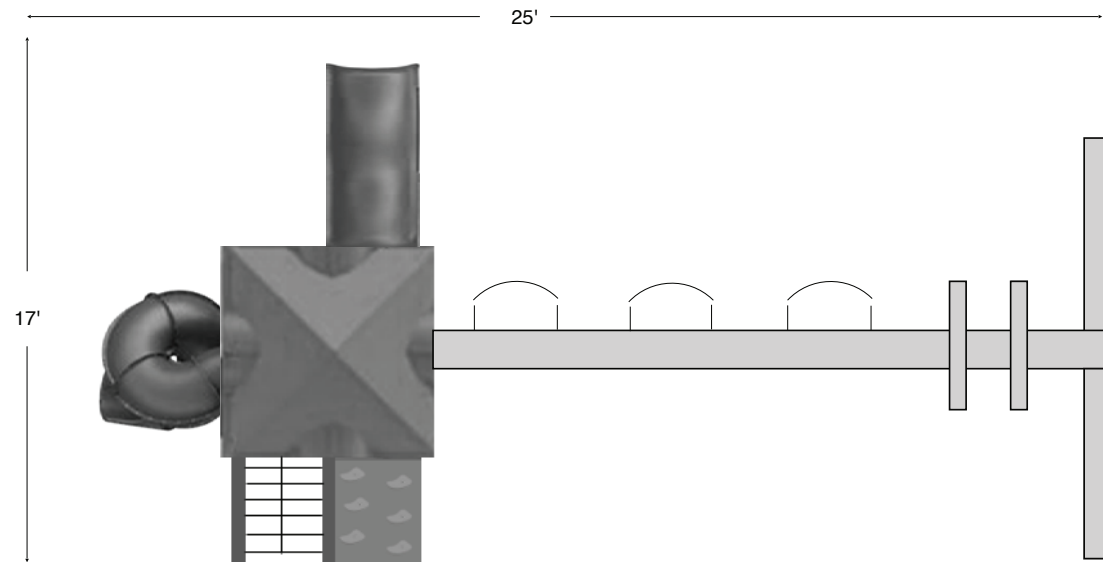

1 - 10' 4-Position Beam

- 1 - Belt Swing w/Soft Grip Chain
- 1 - Dual Rider w/Soft Grip Chain
- 1 - Trapeze w/Soft Grip Chain
- 1 - Baby Swing

Size

25' Wide x 17' Deep x 14' High

Space Needed (Minimum)

31' Wide x 23' Deep
(3' extra on all sides of the SIZE dimension)

Gray - Components & Trim

Childhood Memories are Treasures of the Heart

Durable Quality with Lifetime Beauty

Summit Climber

Included Features

1 - 5' Summit Tower

- 1 - 5' Ladder w/Handrails
- 1 - 5' Rock Wall
- 1 - 10' Waterfall Slide
- 1 - Pyramid Roof
- 1 - 5' Rope Ladder
- 56" Square Deck