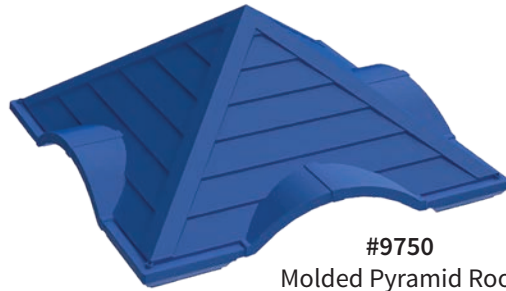

Gray - Components & Trim

Childhood Memories that Last a Lifetime!

Durable Quality with Lifetime Beauty

#9740
Molded Gable Roof

#9750
Molded Pyramid Roof

#9710
Poly Roof
(available in all Poly Colors)

#9816
Dual Rider

#9812
Baby Swing

#9813
Soft Grip Trapeze

#9811
Belt Swing

#9807
Web Swing
(available in Green, Blue & Red)

#9902
Steering Wheel

#9905
10" Hand Grip
(2 per set)

#9906
Hand Rails
(2 per set)

#9410
5' Ladder