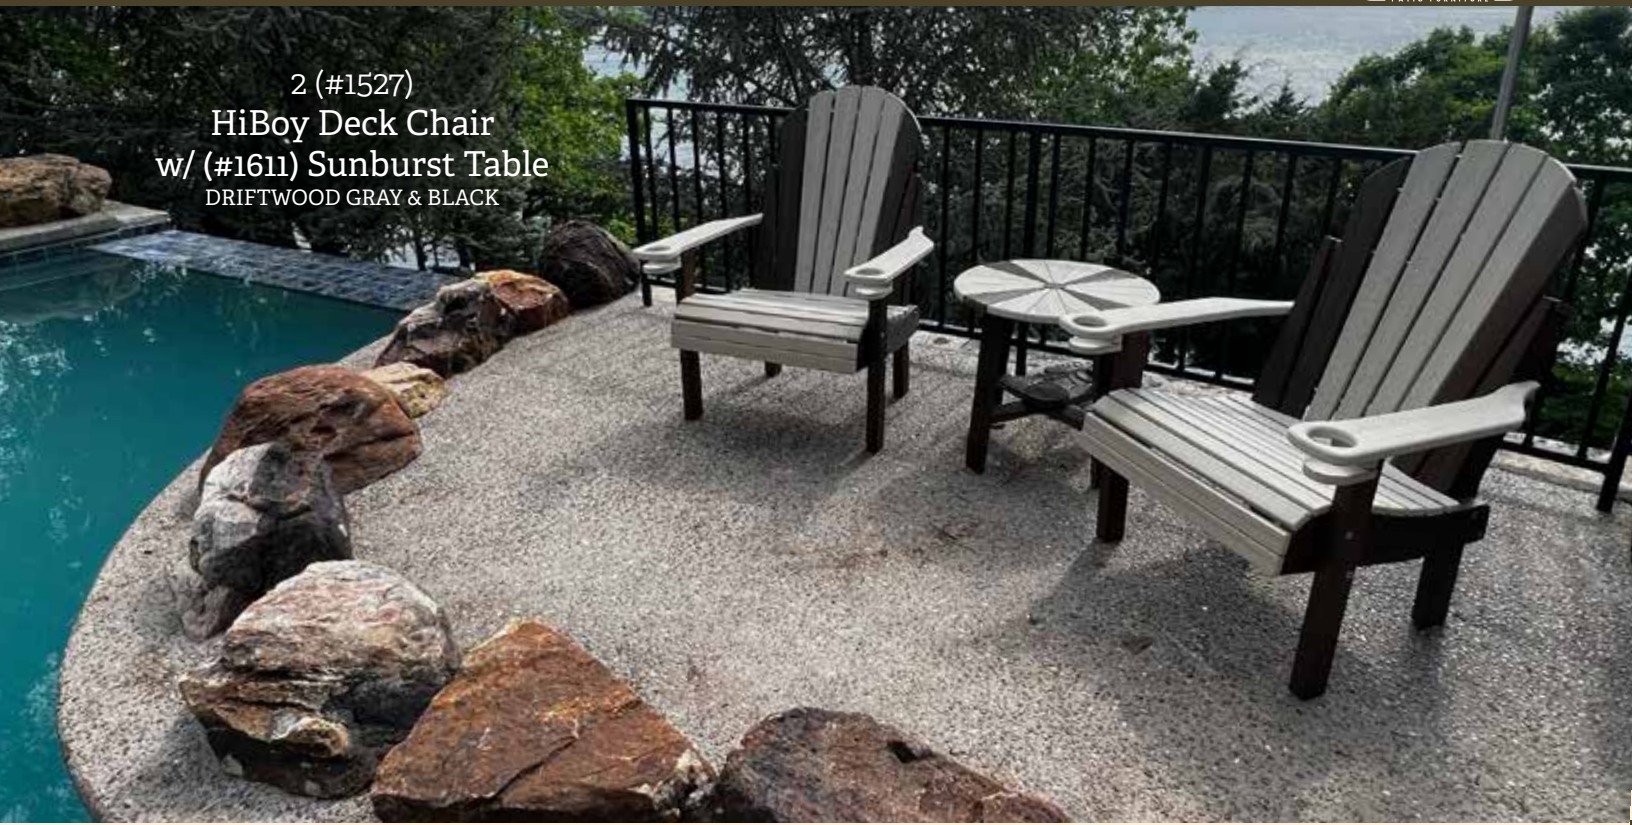

DECK CHAIRS

2 (#1527)
HiBoy Deck Chair
w/ (#1611) Sunburst Table
DRIFTWOOD GRAY & BLACK