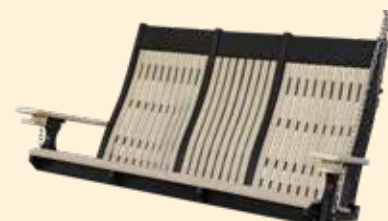

(#1462) 5' Decade Swing
(with console)
BIRCH & BLACK