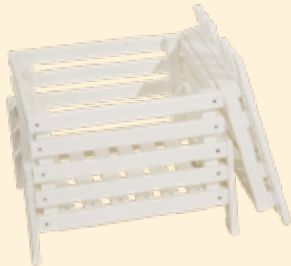

(#1648) Lobster Trap Table with Lid
BRIGHT WHITE